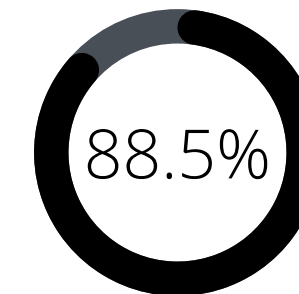

Retail/Other

Student Feedback

26
Students

16 Follow-Up
Interviews Offered

Preparedness
Level

Learned About
New Opportunities

Would Recommend
This Event To Peers

Business Feedback