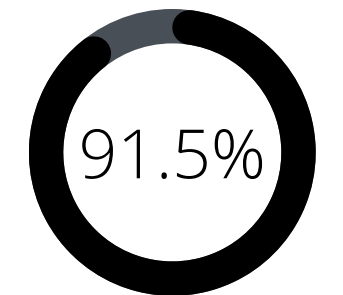

Utilities

Manufacturing

Student Feedback

**59
Students**

**49 Follow-Up
Interviews Offered**

**Preparedness
Level**

**Learned About
New Opportunities**

**Would Recommend
This Event To Peers**