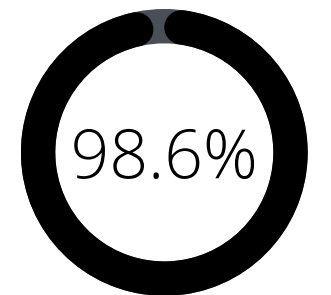

**140
Students**

**372 Follow-Up
Interviews Offered**

**Preparedness
Level**

**Learned About
New Opportunities**

**Would Recommend
This Event To Peers**

Business Feedback

Organization/Quality
Marked as Excellent