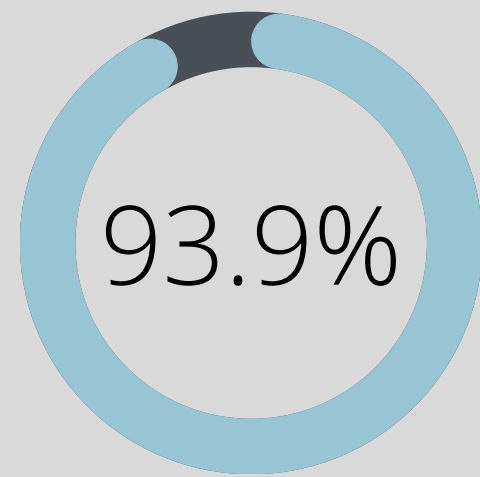

Appearance and Professionalism
of Students Marked as Excellent