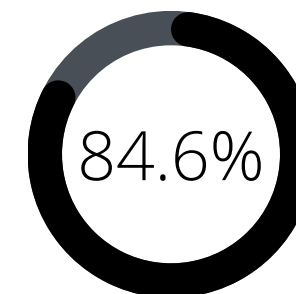

Retail/Other

Student Feedback

26
Students

16 Follow-Up
Interviews Offered

Preparedness
Level

Learned About
New Opportunities

Would Recommend
This Event To Peers

Business Feedback