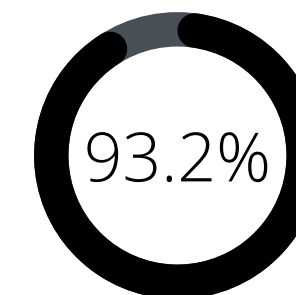

Utilities

Manufacturing

Student Feedback

**59
Students**

**49 Follow-Up
Interviews Offered**

**Preparedness
Level**

**Learned About
New Opportunities**

**Would Recommend
This Event To Peers**