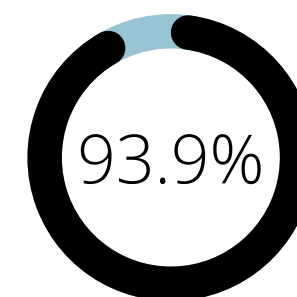

Utilities

Engineering

Student Feedback

347
Students

625 Follow-Up
Interviews Offered

Preparedness
Level

Learned About
New Opportunities

Would Recommend
This Event To Peers