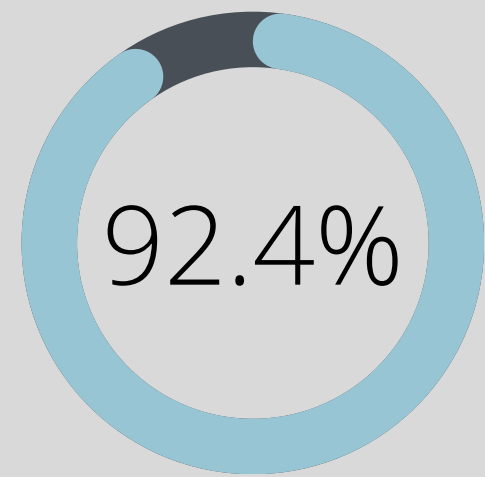

Presentation of Event
Marked as Excellent