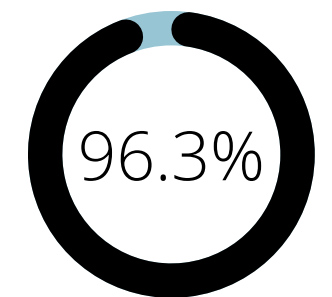

Utilities

Engineering

Student Feedback

347
Students

625 Follow-Up
Interviews Offered

Preparedness
Level

Learned About
New Opportunities

Would Recommend
This Event To Peers