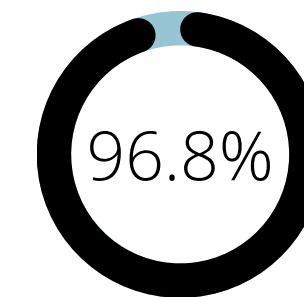

Utilities

Engineering

Student Feedback

347
Students

625 Follow-Up
Interviews Offered

Preparedness
Level

Learned About
New Opportunities

Would Recommend
This Event To Peers