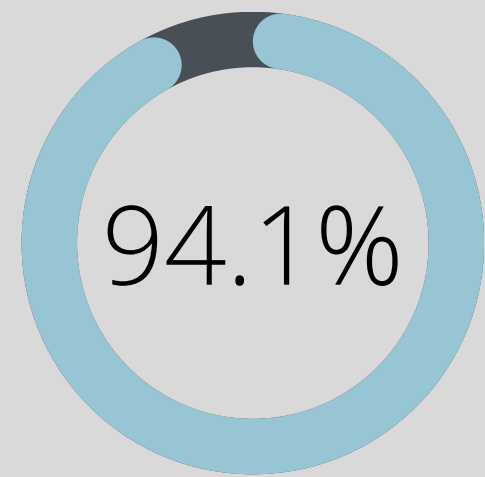

2024 Mountainburg High School Career Connect

Business Feedback

Organization/Quality Marked as Excellent