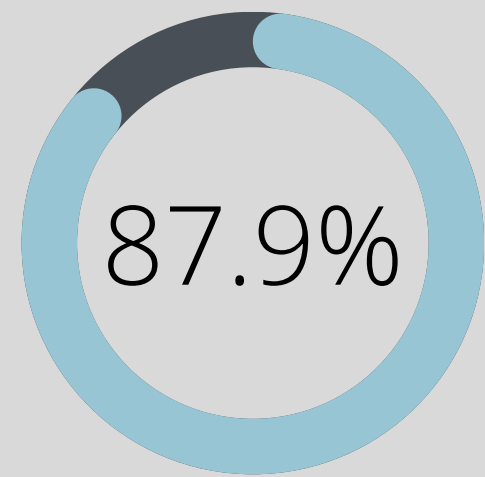

Retail/Other

Student Feedback

26
Students

16 Follow-Up
Interviews Offered

Preparedness
Level

Learned About
New Opportunities

Would Recommend
This Event To Peers

Business Feedback