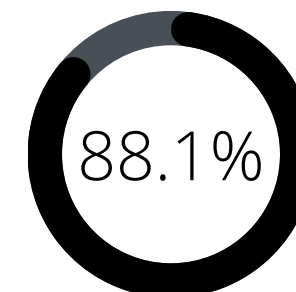

Utilities

Manufacturing

Student Feedback

**59
Students**

**49 Follow-Up
Interviews Offered**

**Preparedness
Level**

**Learned About
New Opportunities**

**Would Recommend
This Event To Peers**