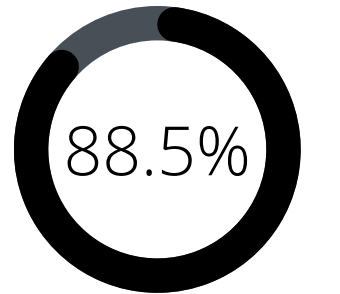

Retail/Other

Student Feedback

26
Students

16 Follow-Up
Interviews Offered

Preparedness
Level

Learned About
New Opportunities

Would Recommend
This Event To Peers

Business Feedback