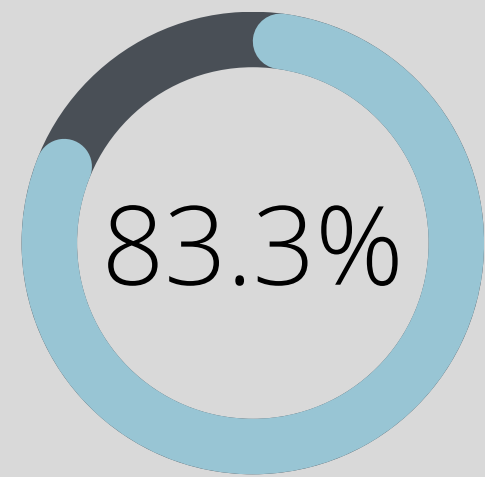

**140
Students**

**372 Follow-Up
Interviews Offered**

**Preparedness
Level**

**Learned About
New Opportunities**

**Would Recommend
This Event To Peers**

Business Feedback

Organization/Quality
Marked as Excellent